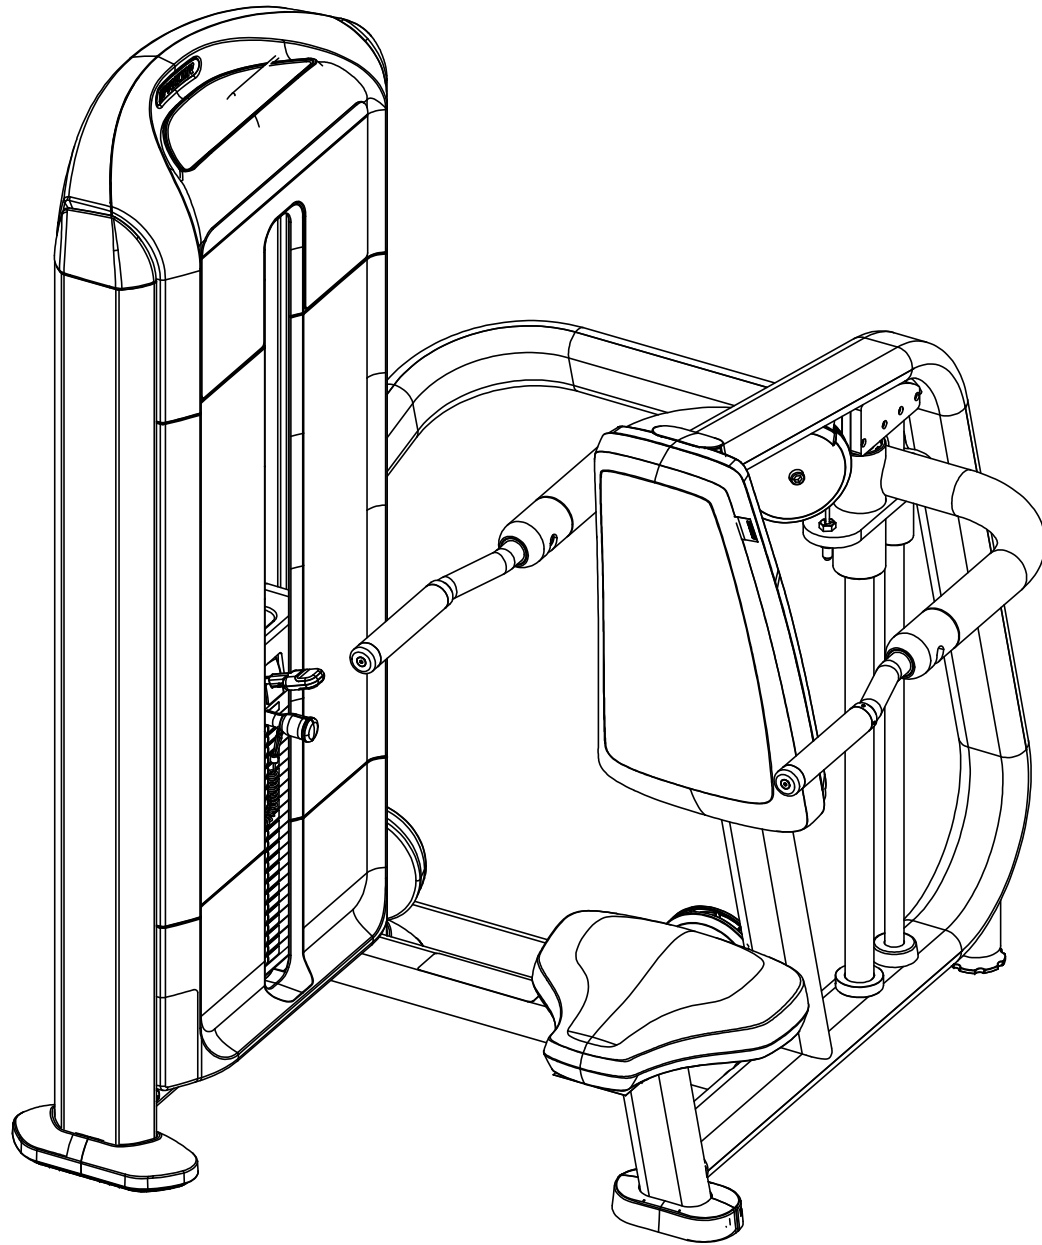

DSL215, SEATED DIP

P/N : CW39056-101

SUBREV : D

DRAWN BY : KAW

DATE : 11.15.13

SHEET 1 OF 4

DSL215 SEATED DIP (serial code BA63)

Bubble Number	Part Number	Description
2	CW38026103	ASSY, TOP PLATE, 240LB WT STK, DS
3	CW38037101	ASSY, WT PLATE, 10LB, DS
4	CW38017101	DECAL SET, 10LB WT PLATES, DS
5	CW38041101	GUIDEROD, .75ODX47.63, CRS, DS, CR
6	CW38009101	CAP, END, SANTOPRENE, GUIDE ROD, DS
7	CWGR4707000	GRIP, RUBBER, 1-1/4" OD HANDLE, 7.0
8	CW38329101	ASSY, LINEAR FRAME, DSSD
9	CW38013101	BUMPER, 2.5ODX.75IDX.8, WT STK
10	CW38138102	ASSY, SLCTR PIN WITH TETHER, DS
11	CW38020101	GUIDEROD, .75ODX49.75, CRS, CR
12	CWAC1009101	PULLEY, 4 1/2 DIA X 1/2 ID
13	CW38143201	ASSY, AOW SELECTOR, 5 LB COVER, DS
14	CW40346101	ASSY, ADD ON WEIGHT, 5LB, DS
16	CW38051101	MOUNT, FRONT CAP, PLASTIC, DS
17	CW38010101	PULLEY, 5ODX.5ID
18	CW12571101	LINEAR BEARING, CLOSED TYPE, 1.000/
18	CW38150101	ASSY, AOW SPACER, 3.03L, DS
19	CW34107101	WLDMT, LOWER FRAME SUPPORT, PC
21	CW38008101	CAP, END, AL, TRP TWR RIGHT, DS, PC
22	CW38028101	CAP, END, AL, TRP TWR LEFT, DS, PC
23	CW58061101	CS KIT, ASSY, WLDMT, FRAME, SEAT, SD
24	CWACHN125006	SNAP RING RETAINER, (SUPER 16)
25	CW38054102	COVER, PULLEY, L VERT/R HORZ, DS TWR
27	CW38040102	SPACER, FLANGED, .86ODX.51IDX.5, CZ
28	CW38136101	BRKT, CABLE ANTIJUMP, DS, PC
29	CW34133101	ROD, GUIDE, 1.50" DIA, SEATED DIP
30	CW34134101	ROD, GUIDE, 1.00" DIA, SEATED DIP
31	CWWBCN050010	WASHER, FLAT, TYPE A, NARROW, 1/2 I
32	CWCACN025150	SCREW, SHC, 1/4-20 X 1.50, CZ
33	CWCACN050200	SCREW, SHC, 1/2-13X2.00, CZ
34	CW34125101	.625 PLATE, GUIDE ROD, SEATED DIP
35	CW34125102	.625 PLATE, GUIDE ROD, SEATED DIP
36	CW12571102	LINEAR BEARING, CLOSED TYPE, 1.500/
37	CWACHN238008	SNAP RING RETAINER, (SUPER 24)
38	CW12402101	BUMPER, ID 1.050, BLK RUBBER
39	CWEANN038038	SCREW, SET, SCKT, CUP POINT, 3/8-16X3/8
40	CW35975101	ASSY, HANDLE, LINEAR FRAME, SEATED DI
42	CWKACN050031	LOCKNUT, HALF, 1/2-13, ZN
44	CW38043101	ASSY, TWR KICKPLATE, DS, WITH RIV NUTS
45	CW38012101	PAD, FOOT, SANTO OVRMLD, DS TWR