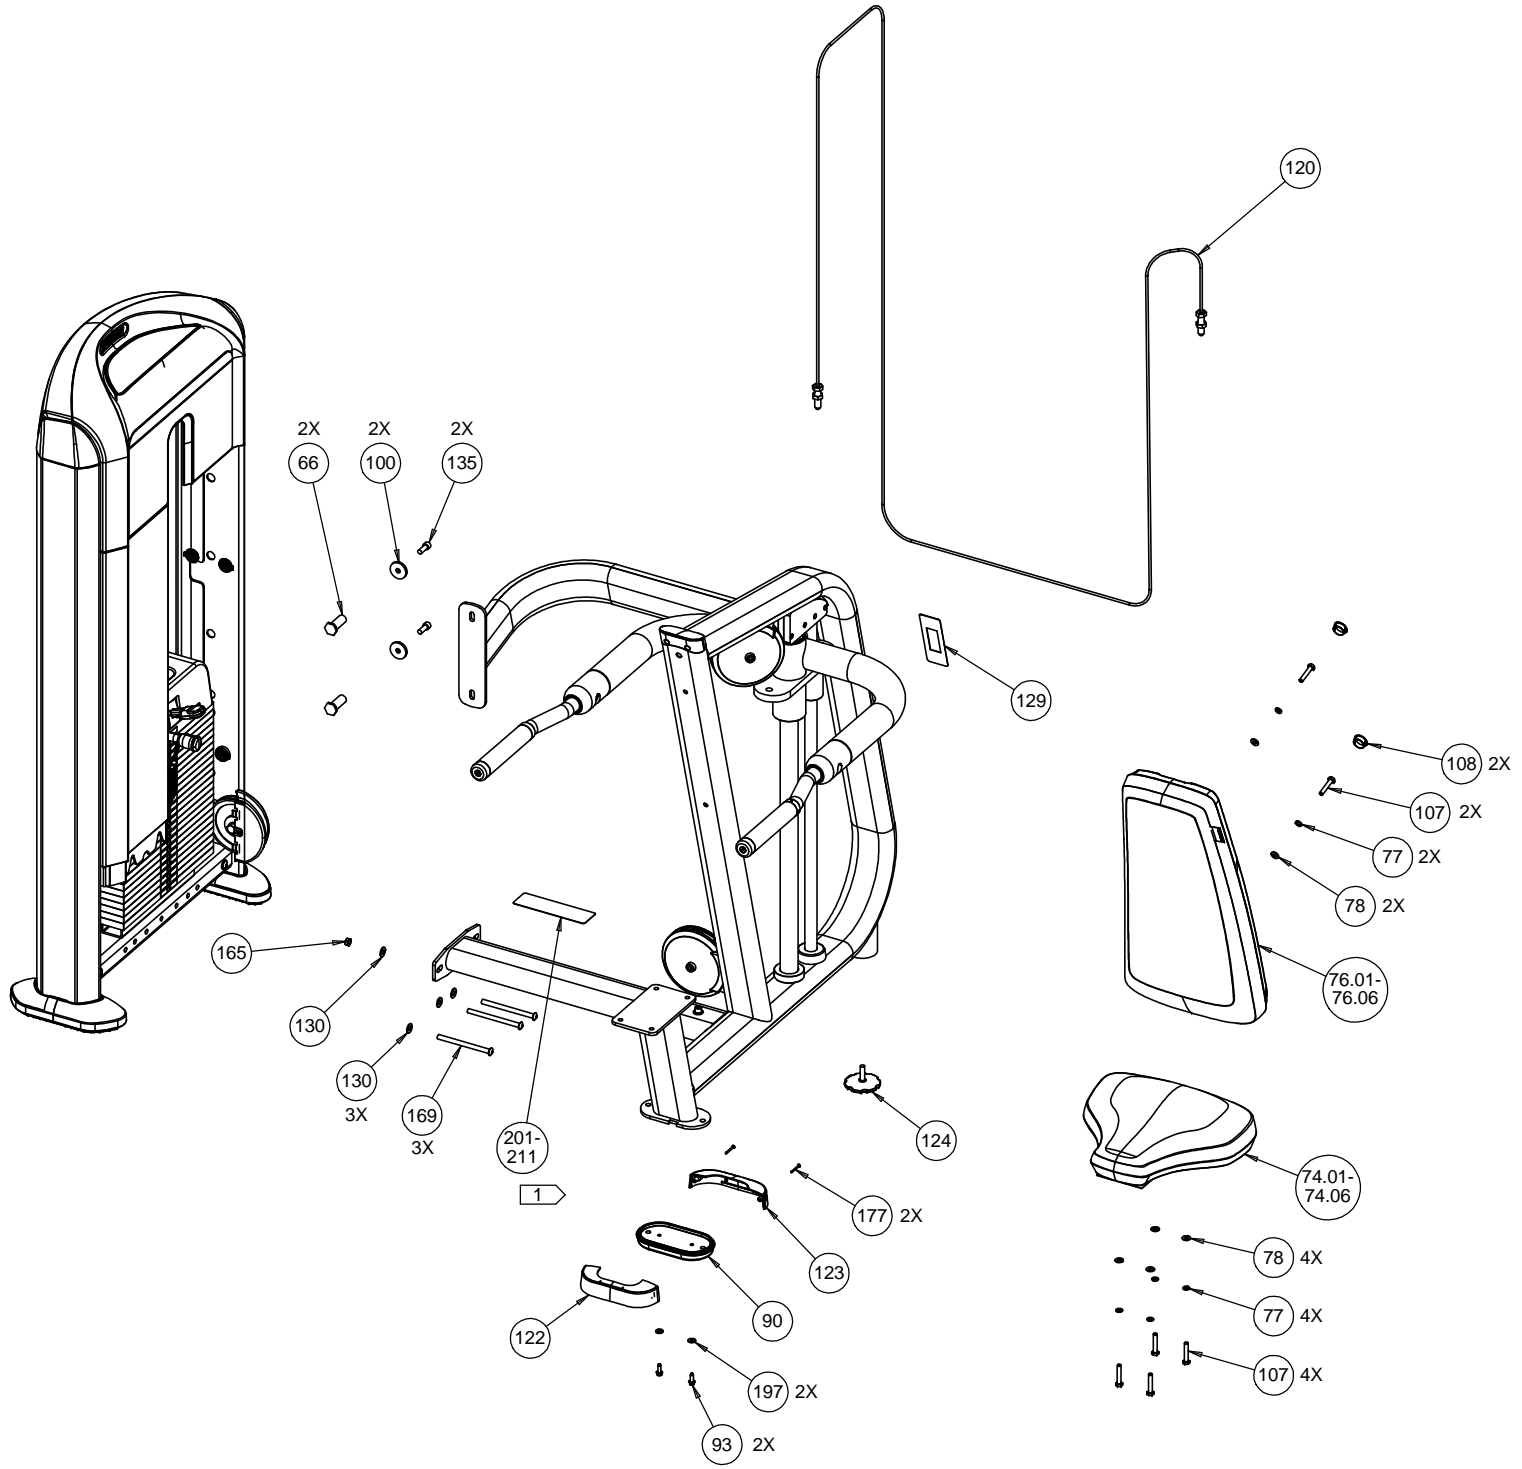

DSL215, SEATED DIP

P/N : CW39056-101

SUBREV : D

DRAWN BY : KAW

DATE : 11.15.13

SHEET 1 OF 4

DSL215 SEATED DIP (serial code BA63)

Bubble Number	Part Number	Description
2	CW38026103	ASSY, TOP PLATE, 240LB WT STK, DS
3	CW38037101	ASSY, WT PLATE, 10LB, DS
4	CW38017101	DECAL SET, 10LB WT PLATES, DS
5	CW38041101	GUIDEROD, .75ODX47.63, CRS, DS, CR
6	CW38009101	CAP, END, SANTOPRENE, GUIDE ROD, DS
7	CWGR4707000	GRIP, RUBBER, 1-1/4" OD HANDLE, 7.0
8	CW38329101	ASSY, LINEAR FRAME, DSSD
9	CW38013101	BUMPER, 2.5ODX.75IDX.8, WT STK
10	CW38138102	ASSY, SLCTR PIN WITH TETHER, DS
11	CW38020101	GUIDEROD, .75ODX49.75, CRS, CR
12	CWAC1009101	PULLEY, 4 1/2 DIA X 1/2 ID
13	CW38143201	ASSY, AOW SELECTOR, 5 LB COVER, DS
14	CW40346101	ASSY, ADD ON WEIGHT, 5LB, DS
16	CW38051101	MOUNT, FRONT CAP, PLASTIC, DS
17	CW38010101	PULLEY, 5ODX.5ID
18	CW12571101	LINEAR BEARING, CLOSED TYPE, 1.000/
18	CW38150101	ASSY, AOW SPACER, 3.03L, DS
19	CW34107101	WLDMT, LOWER FRAME SUPPORT, PC
21	CW38008101	CAP, END, AL, TRP TWR RIGHT, DS, PC
22	CW38028101	CAP, END, AL, TRP TWR LEFT, DS, PC
23	CW58061101	CS KIT, ASSY, WLDMT, FRAME, SEAT, SD
24	CWACHN125006	SNAP RING RETAINER, (SUPER 16)
25	CW38054102	COVER, PULLEY, L VERT/R HORZ, DS TWR
27	CW38040102	SPACER, FLANGED, .86ODX.51IDX.5, CZ
28	CW38136101	BRKT, CABLE ANTIJUMP, DS, PC
29	CW34133101	ROD, GUIDE, 1.50" DIA, SEATED DIP
30	CW34134101	ROD, GUIDE, 1.00" DIA, SEATED DIP
31	CWWBCN050010	WASHER, FLAT, TYPE A, NARROW, 1/2 I
32	CWCACN025150	SCREW, SHC, 1/4-20 X 1.50, CZ
33	CWCACN050200	SCREW, SHC, 1/2-13X2.00, CZ
34	CW34125101	.625 PLATE, GUIDE ROD, SEATED DIP
35	CW34125102	.625 PLATE, GUIDE ROD, SEATED DIP
36	CW12571102	LINEAR BEARING, CLOSED TYPE, 1.500/
37	CWACHN238008	SNAP RING RETAINER, (SUPER 24)
38	CW12402101	BUMPER, ID 1.050, BLK RUBBER
39	CWEANN038038	SCREW, SET, SCKT, CUP POINT, 3/8-16X3/8
40	CW35975101	ASSY, HANDLE, LINEAR FRAME, SEATED DI
42	CWKACN050031	LOCKNUT, HALF, 1/2-13, ZN
44	CW38043101	ASSY, TWR KICKPLATE, DS, WITH RIV NUTS
45	CW38012101	PAD, FOOT, SANTO OVRMLD, DS TWR