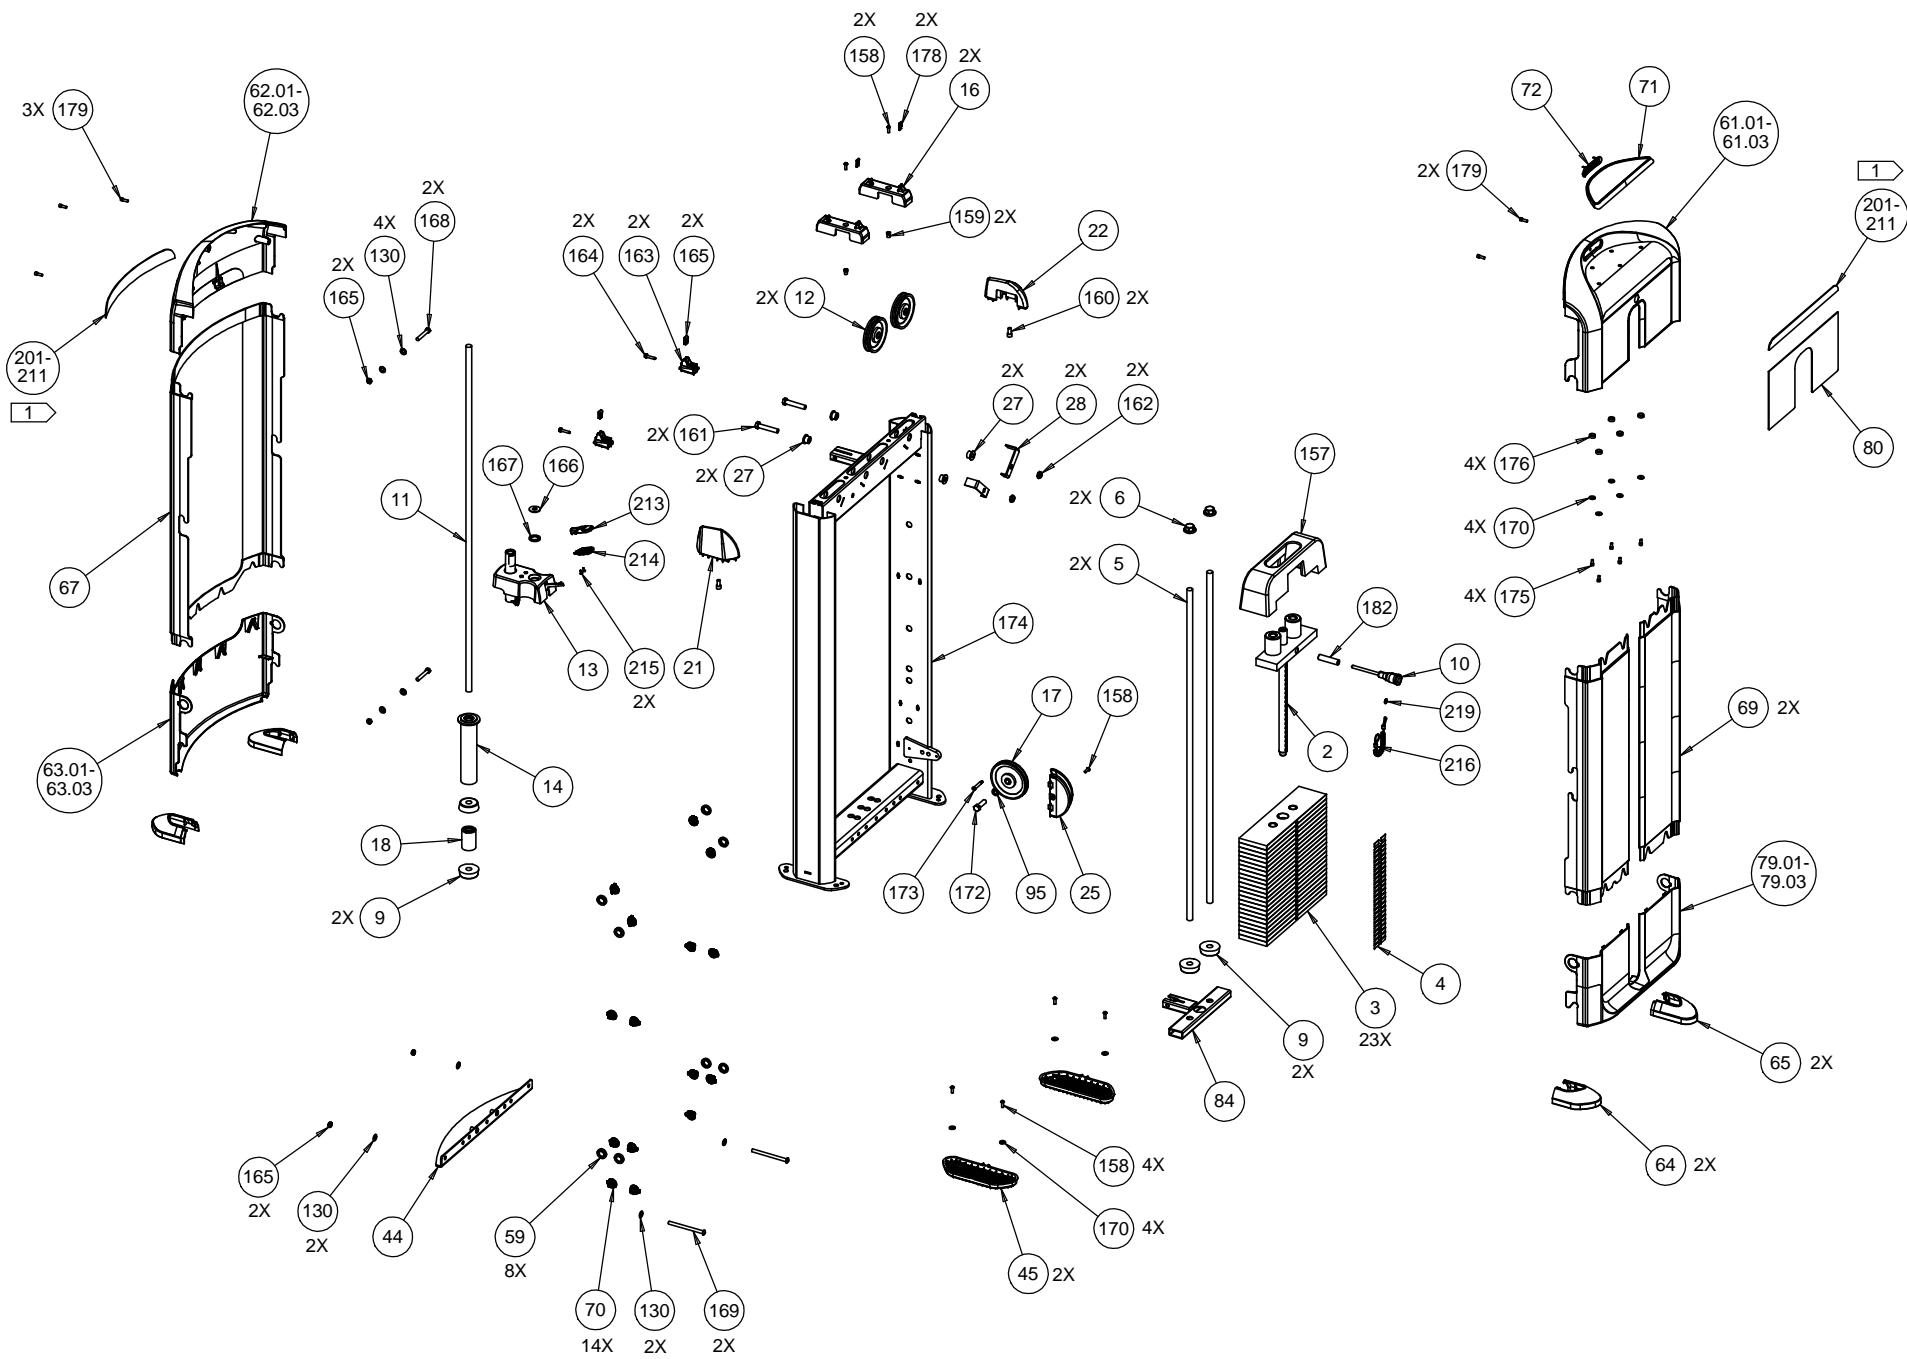

DSL215, SEATED DIP

P/N : CW39056-101

SUBREV : D

DRAWN BY : KAW

DATE : 11.15.13

SHEET 1 OF 4

DSL215 SEATED DIP (serial code BA63)

Bubble Number	Part Number	Description
2	CW38026103	ASSY, TOP PLATE, 240LB WT STK, DS
3	CW38037101	ASSY, WT PLATE, 10LB, DS
4	CW38017101	DECAL SET, 10LB WT PLATES, DS
5	CW38041101	GUIDEROD, .75ODX47.63, CRS, DS, CR
6	CW38009101	CAP, END, SANTOPRENE, GUIDE ROD, DS
7	CWGR4707000	GRIP, RUBBER, 1-1/4" OD HANDLE, 7.0
8	CW38329101	ASSY, LINEAR FRAME, DSSD
9	CW38013101	BUMPER, 2.5ODX.75IDX.8, WT STK
10	CW38138102	ASSY, SLCTR PIN WITH TETHER, DS
11	CW38020101	GUIDEROD, .75ODX49.75, CRS, CR
12	CWAC1009101	PULLEY, 4 1/2 DIA X 1/2 ID
13	CW38143201	ASSY, AOW SELECTOR, 5 LB COVER, DS
14	CW40346101	ASSY, ADD ON WEIGHT, 5LB, DS
16	CW38051101	MOUNT, FRONT CAP, PLASTIC, DS
17	CW38010101	PULLEY, 5ODX.5ID
18	CW12571101	LINEAR BEARING, CLOSED TYPE, 1.000/
18	CW38150101	ASSY, AOW SPACER, 3.03L, DS
19	CW34107101	WLDMT, LOWER FRAME SUPPORT, PC
21	CW38008101	CAP, END, AL, TRP TWR RIGHT, DS, PC
22	CW38028101	CAP, END, AL, TRP TWR LEFT, DS, PC
23	CW58061101	CS KIT, ASSY, WLDMT, FRAME, SEAT, SD
24	CWACHN125006	SNAP RING RETAINER, (SUPER 16)
25	CW38054102	COVER, PULLEY, L VERT/R HORZ, DS TWR
27	CW38040102	SPACER, FLANGED, .86ODX.51IDX.5, CZ
28	CW38136101	BRKT, CABLE ANTIJUMP, DS, PC
29	CW34133101	ROD, GUIDE, 1.50" DIA, SEATED DIP
30	CW34134101	ROD, GUIDE, 1.00" DIA, SEATED DIP
31	CWWBCN050010	WASHER, FLAT, TYPE A, NARROW, 1/2 I
32	CWCACN025150	SCREW, SHC, 1/4-20 X 1.50, CZ
33	CWCACN050200	SCREW, SHC, 1/2-13X2.00, CZ
34	CW34125101	.625 PLATE, GUIDE ROD, SEATED DIP
35	CW34125102	.625 PLATE, GUIDE ROD, SEATED DIP
36	CW12571102	LINEAR BEARING, CLOSED TYPE, 1.500/
37	CWACHN238008	SNAP RING RETAINER, (SUPER 24)
38	CW12402101	BUMPER, ID 1.050, BLK RUBBER
39	CWEANN038038	SCREW, SET, SCKT, CUP POINT, 3/8-16X3/8
40	CW35975101	ASSY, HANDLE, LINEAR FRAME, SEATED DI
42	CWKACN050031	LOCKNUT, HALF, 1/2-13, ZN
44	CW38043101	ASSY, TWR KICKPLATE, DS, WITH RIV NUTS
45	CW38012101	PAD, FOOT, SANTO OVRMLD, DS TWR