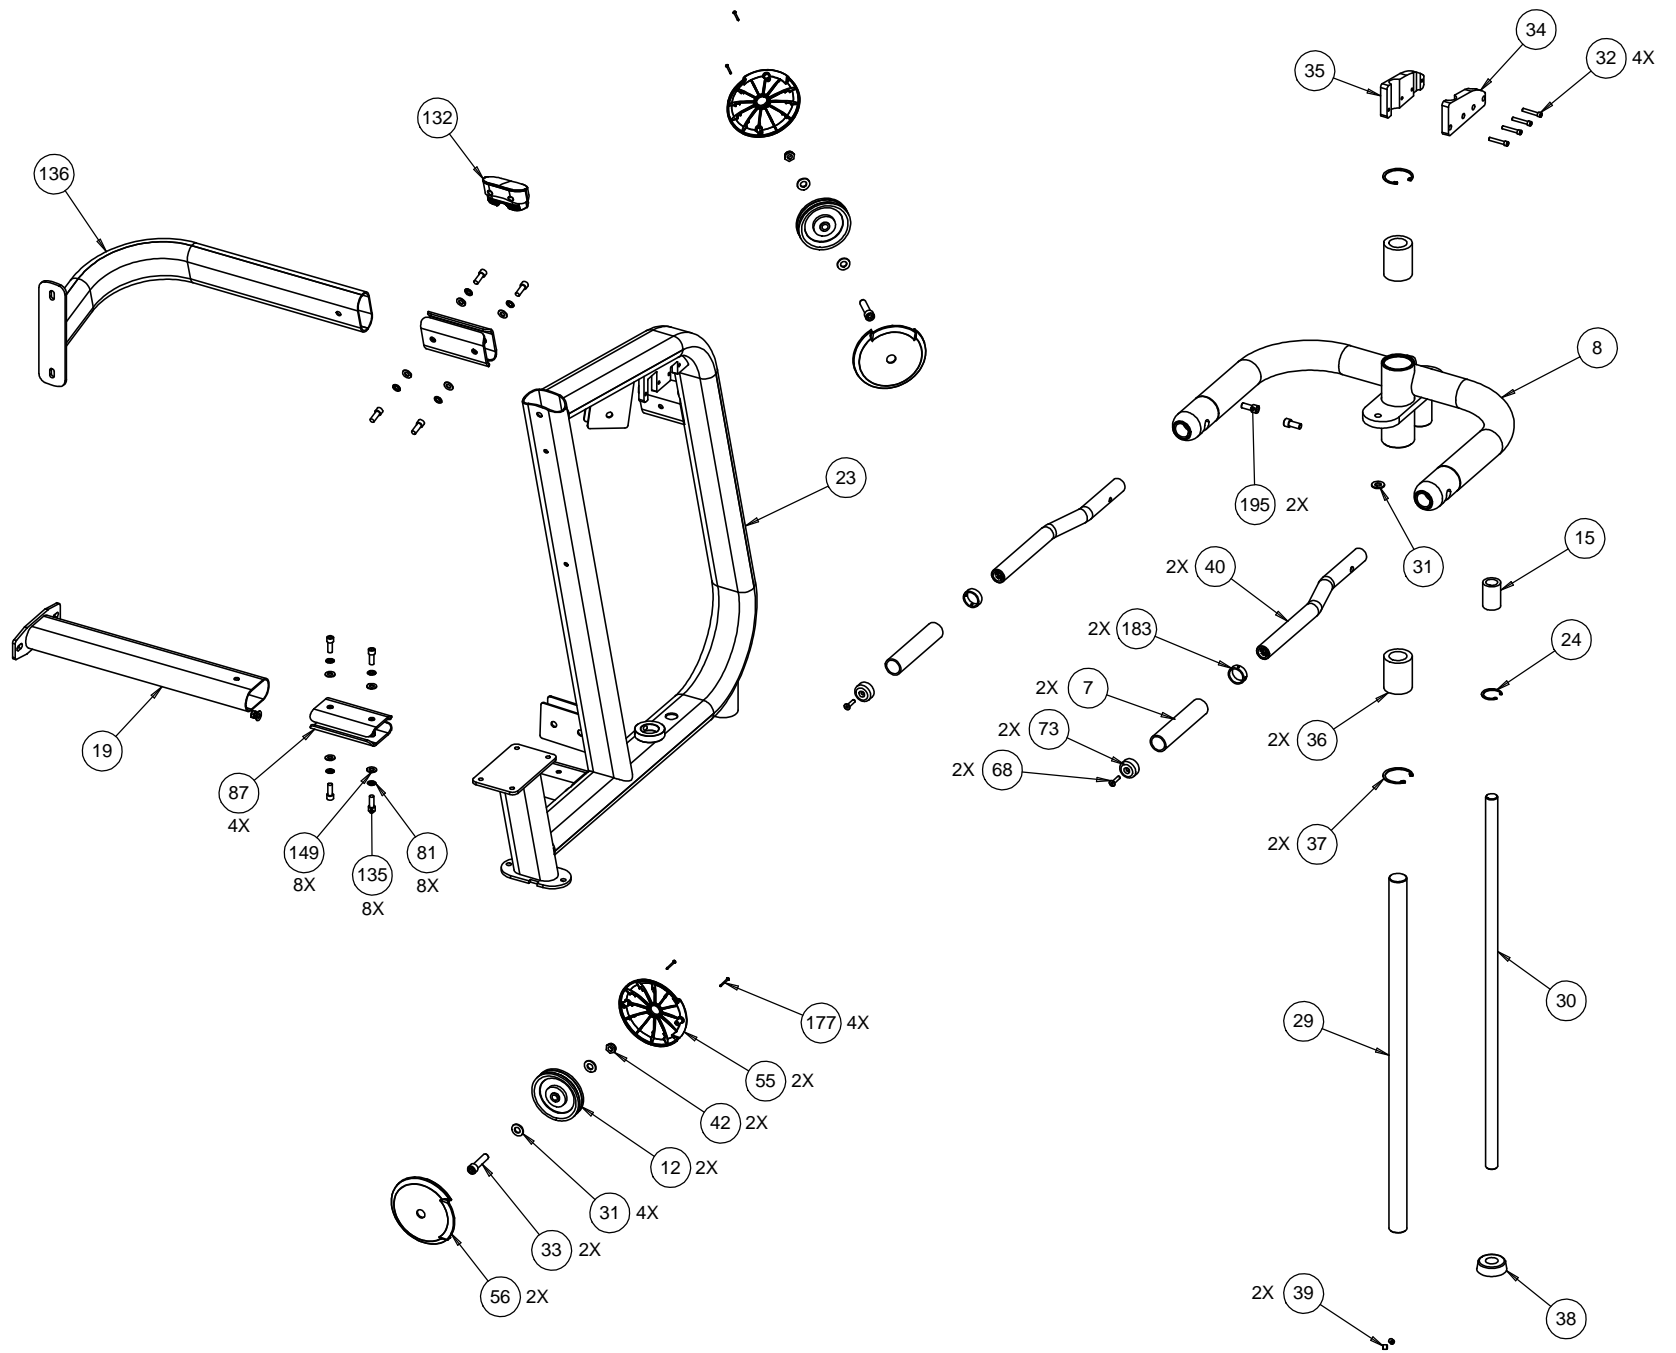

DSL215, SEATED DIP

P/N : CW39056-101

SUBREV : D

DRAWN BY : KAW

DATE : 11.15.13

SHEET 1 OF 4

DSL215 SEATED DIP (serial code BA63)

Bubble Number	Part Number	Description
2	CW38026103	ASSY, TOP PLATE, 240LB WT STK, DS
3	CW38037101	ASSY, WT PLATE, 10LB, DS
4	CW38017101	DECAL SET, 10LB WT PLATES, DS
5	CW38041101	GUIDEROD, .75ODX47.63, CRS, DS, CR
6	CW38009101	CAP, END, SANTOPRENE, GUIDE ROD, DS
7	CWGR4707000	GRIP, RUBBER, 1-1/4" OD HANDLE, 7.0
8	CW38329101	ASSY, LINEAR FRAME, DSSD
9	CW38013101	BUMPER, 2.5ODX.75IDX.8, WT STK
10	CW38138102	ASSY, SLCTR PIN WITH TETHER, DS
11	CW38020101	GUIDEROD, .75ODX49.75, CRS, CR
12	CWAC1009101	PULLEY, 4 1/2 DIA X 1/2 ID
13	CW38143201	ASSY, AOW SELECTOR, 5 LB COVER, DS
14	CW40346101	ASSY, ADD ON WEIGHT, 5LB, DS
16	CW38051101	MOUNT, FRONT CAP, PLASTIC, DS
17	CW38010101	PULLEY, 5ODX.5ID
18	CW12571101	LINEAR BEARING, CLOSED TYPE, 1.000/
18	CW38150101	ASSY, AOW SPACER, 3.03L, DS
19	CW34107101	WLDMT, LOWER FRAME SUPPORT, PC
21	CW38008101	CAP, END, AL, TRP TWR RIGHT, DS, PC
22	CW38028101	CAP, END, AL, TRP TWR LEFT, DS, PC
23	CW58061101	CS KIT, ASSY, WLDMT, FRAME, SEAT, SD
24	CWACHN125006	SNAP RING RETAINER, (SUPER 16)
25	CW38054102	COVER, PULLEY, L VERT/R HORZ, DS TWR
27	CW38040102	SPACER, FLANGED, .86ODX.51IDX.5, CZ
28	CW38136101	BRKT, CABLE ANTIJUMP, DS, PC
29	CW34133101	ROD, GUIDE, 1.50" DIA, SEATED DIP
30	CW34134101	ROD, GUIDE, 1.00" DIA, SEATED DIP
31	CWWBCN050010	WASHER, FLAT, TYPE A, NARROW, 1/2 I
32	CWCACN025150	SCREW, SHC, 1/4-20 X 1.50, CZ
33	CWCACN050200	SCREW, SHC, 1/2-13X2.00, CZ
34	CW34125101	.625 PLATE, GUIDE ROD, SEATED DIP
35	CW34125102	.625 PLATE, GUIDE ROD, SEATED DIP
36	CW12571102	LINEAR BEARING, CLOSED TYPE, 1.500/
37	CWACHN238008	SNAP RING RETAINER, (SUPER 24)
38	CW12402101	BUMPER, ID 1.050, BLK RUBBER
39	CWEANN038038	SCREW, SET, SCKT, CUP POINT, 3/8-16X3/8
40	CW35975101	ASSY, HANDLE, LINEAR FRAME, SEATED DI
42	CWKACN050031	LOCKNUT, HALF, 1/2-13, ZN
44	CW38043101	ASSY, TWR KICKPLATE, DS, WITH RIV NUTS
45	CW38012101	PAD, FOOT, SANTO OVRMLD, DS TWR